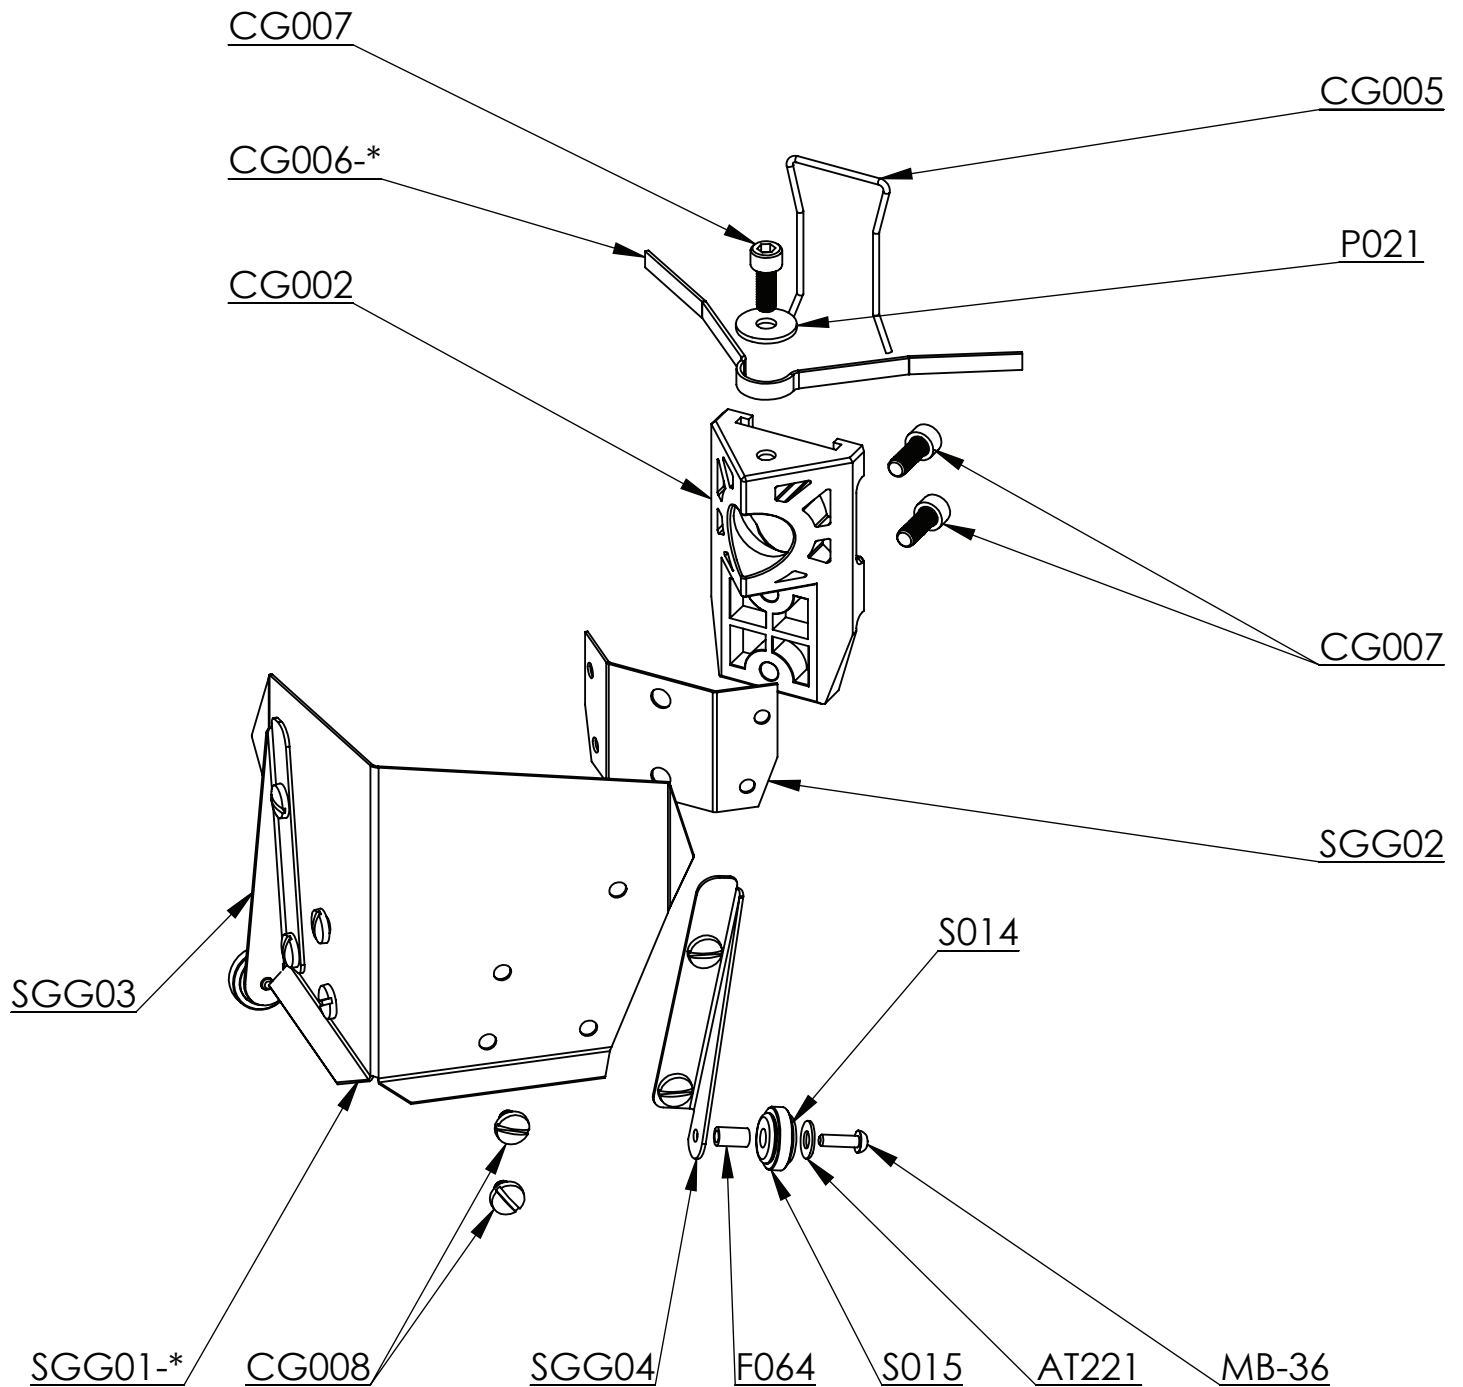

# STRAIGHT GLAZER GLIDER SERIES SGG-60/80/95

Spare Parts Diagram

## TAPEPRO STRAIGHT GLAZER GLIDER SERIES SPARE PARTS

Code	Description	Code	Description
SGG02	Brace	P021	Washer
SGG03	Wheel Brace - Right	S014	Wheel Tapepro
SGG04	Wheel Brace - Left	CG008	8-32 x 3-16 BH Screw
SGG01-*	Glider Glazer Head - (Size)	F064	Wheel Bush Tapepro
CG007	10-32 x 1/2 SHCS SS Tapepro	S015	Tyre Tapepro
CG006	Flat spring 55mm	AT221	#8 Flat Washer
CG002	Ball Socket Block	MB-36	Screw Pan M3 x 10 S/S Tapepro
CG005	Corner Glazer Spring Retainer Tapepro		